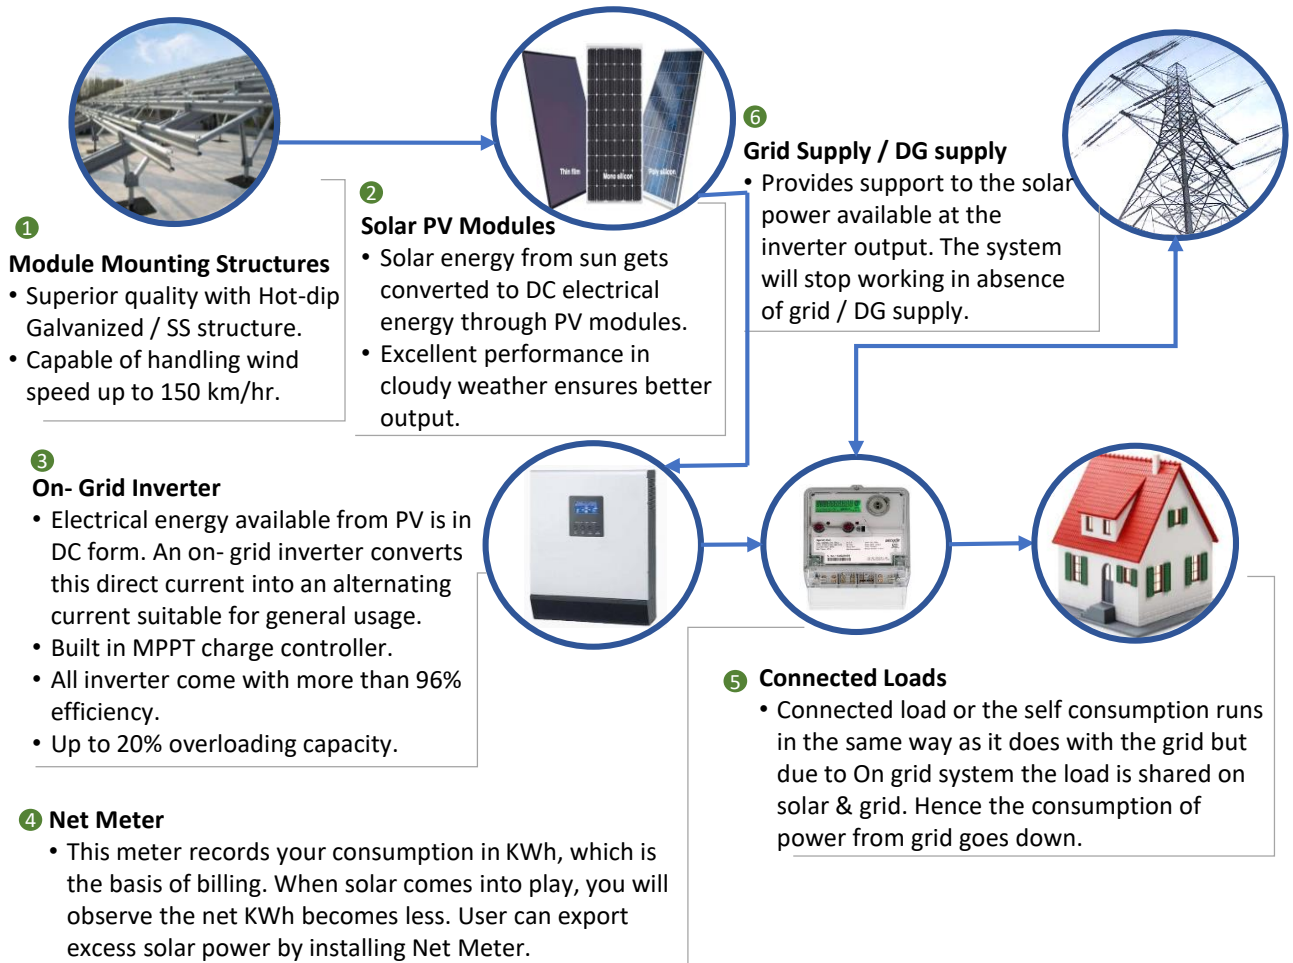

The future of our planet is in danger due to generation of harmful chemicals and CO₂ from burning of fossil fuel to cater our energy demands. The only choice left with us is to use various sources of “Renewable Energy” that are continually renewed in nature without any human intervention.

SUN is the source of all energies available on our earth & twenty first century belongs to Solar energy. Be the first to use Solar PV system and contribute towards a safer, cleaner & greener planet.

MAJOR COMPONENTS

- PV Module
- On Grid Inverter
- Module Mounting Structure
- AC/DC Distribution Boxes
- AC/DC Cables
- LA & Earthling System

KEY FEATURES

- Get pay back of the entire investment with in 4-5 years.
- Easy financing available.
- Free consultation & site assessment.
- 5 Years warranty on complete system by Plant Earth.
- Up To 25 years performance warranty on PV modules.
- Up To 12 Years warranty on inverters.